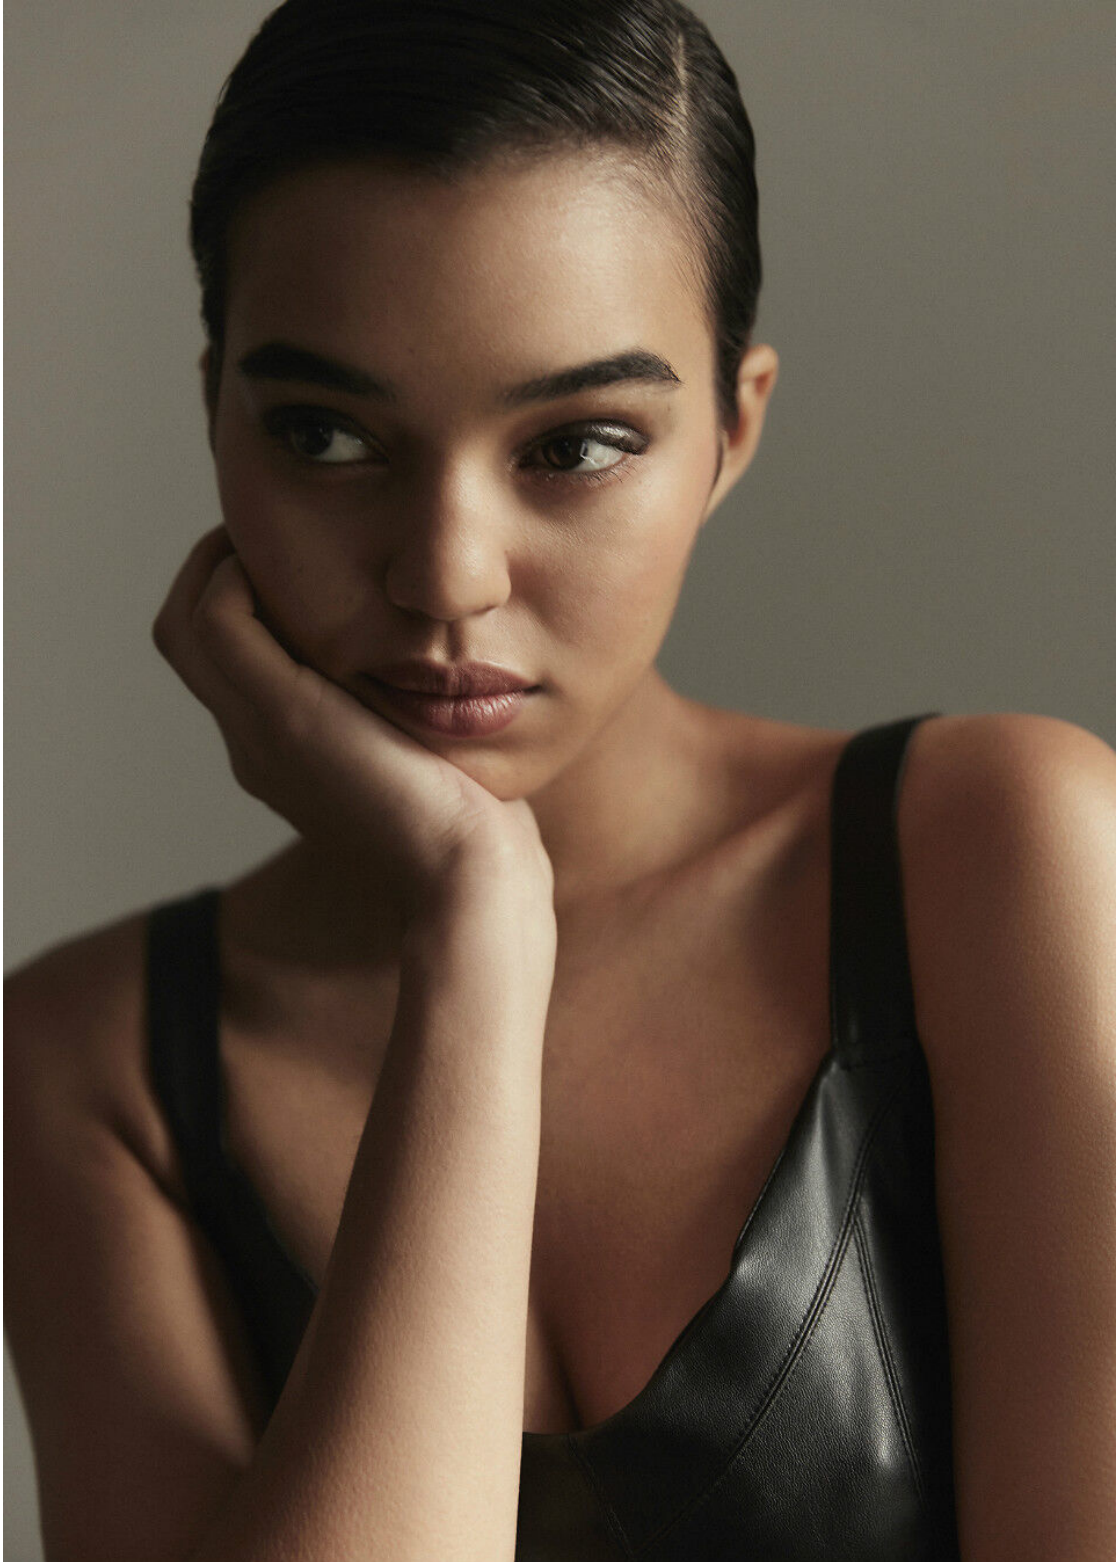

EHLANA TABUTEAU

height 5'10" · bust 31.5" · cup B · waist 24" · hips 35" · dress 36 EU/6 US/8 UK
shoes size 38 EU/7 US/5 UK · hair brown · eyes brown

MGM
MODELS

MGM
MODELS

EHLANA TABUTEAU

height 5'10" · bust 31.5" · cup B · waist 24" · hips 35" · dress 36 EU/6 US/8 UK
shoes size 38 EU/7 US/5 UK · hair brown · eyes brown